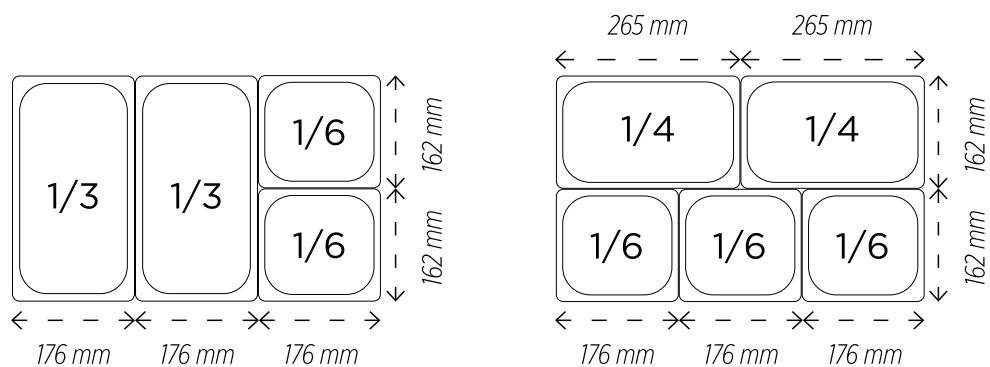

Ref. 175-B496/W | EAN: 8435123236395

10 | **U/V** 1 | 180

Ref. 175-B495/W | EAN: 8435123236258

18 | **U/V** 1 | 324

Ref. 175-B494/W | EAN: 8435123236371

24 | **U/V** 1 | 720

ALAR **GASTRONORM**
BLANCA 1/6 CT28
17.5 x 16 x 10 CM

Ref. 175-B500/W | EAN: 8435123236432

28 | **U/V** 1 | 336

ALAR **GASTRONORM**
BLANCA 1/6 CT28
17.5 x 16 x 6.5 CM

Ref. 175-B499/W | EAN: 8435123236296

28 | **U/V** 1 | 504