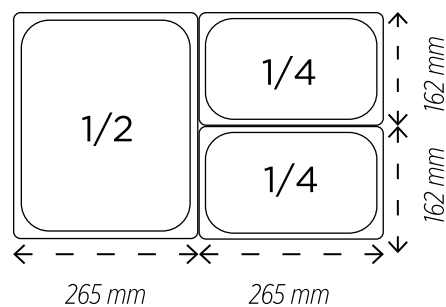

Ref. 175-B498/B-1 | EAN: 8435123236425

12 | U/V 1 | 192

Ref. 175-B497/B | EAN: 8435123236289

16 | U/V 1 | 384