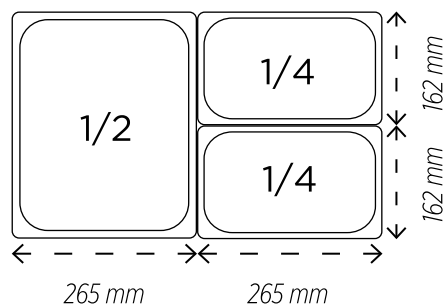

**ALAR GASTRONORM
BLANCA 1/4 CT8**
26.5 x 16 x 10 CM

Ref. 175-B498/W | EAN: 8435123236418

8 | 1 | 192

Ref. 175-B497/W | EAN: 8435123236272

16 | 1 | 384